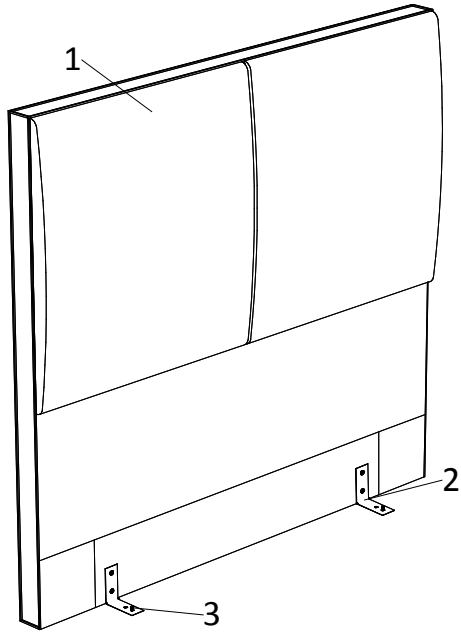

PART LIST

1	HEADBOARD(x1)
2	METAL LEG(x2)
3	THREADED(x2)

A-Bolt	<input type="checkbox"/>	B-Allen Key	<input type="checkbox"/>
 (pre-assemble)			
M8 x 30mm	4xA	M8	1xB

STEP 1:

Carefully unpack all items from the cartons insert threaded leg(3) to the metal leg.By removing bolt M8x30mm(4) from Headboard(1).

B.ALLEN KEY(x1)

STEP 2:

Attach legs(2.)to bottom of Headboard(1.)By screwing in a clockwise direction.Then assembly is completed.

A-Bolt

(M8 x 30mm)x4
2.METAL LEG(x2)

CARE AND MAINTENANCE

Product Name : LUCAS QUEEN HEADBOARD