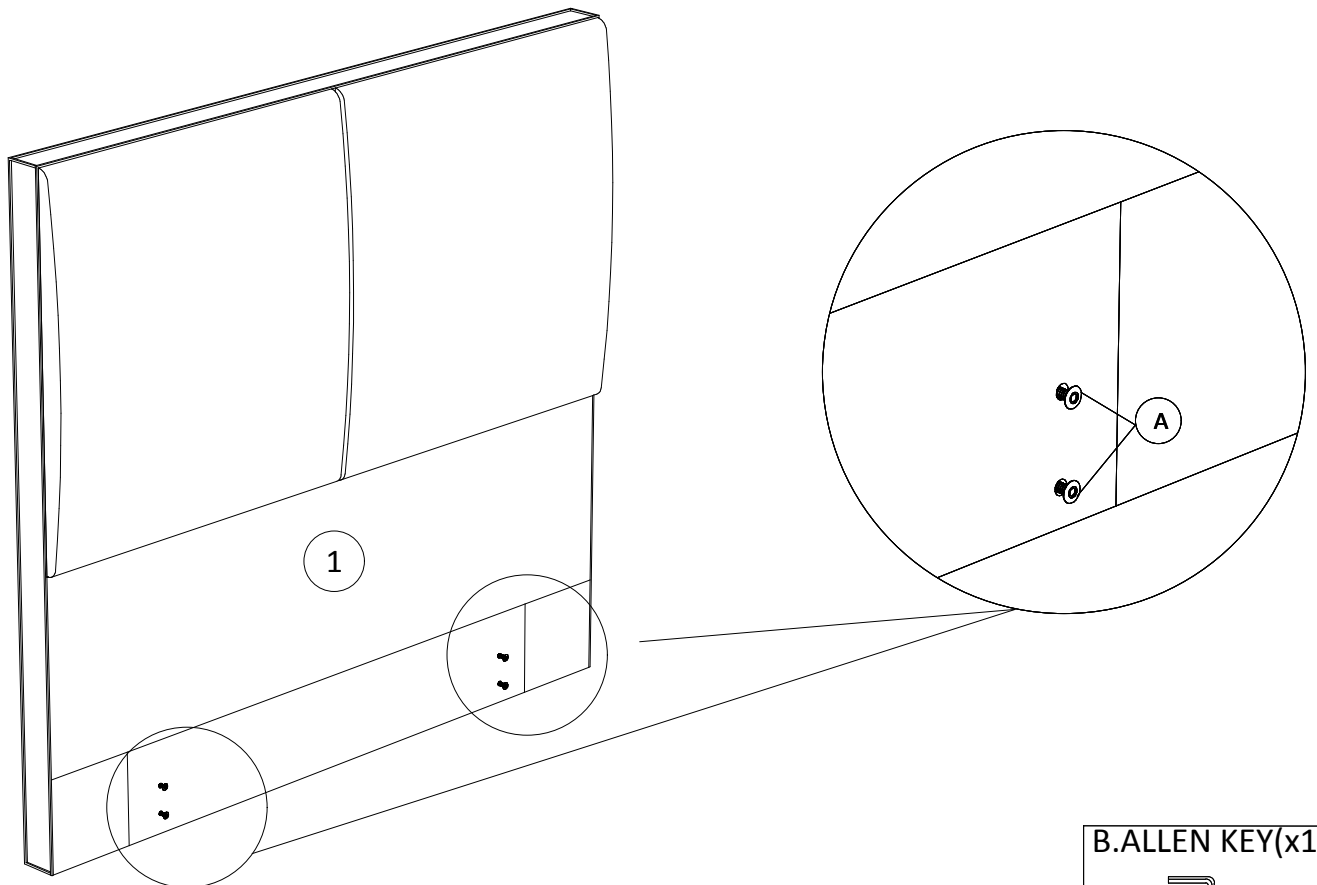

PART LIST

1	HEADBOARD(x1)
2	METAL LEG(x2)
3	THREADED(x2)

A-Bolt	<input type="checkbox"/>	B-Allen Key	<input type="checkbox"/>
 (pre-assemble)			
M8 x 30mm	4xA	M8	1xB

STEP 1:

Carefully unpack all items from the cartons insert threaded leg(3) to the metal leg.By removing bolt M8x30mm(4) from Headboard(1).

B.ALLEN KEY(x1)

STEP 2:

Attach legs(2.)to bottom of Headboard(1.)By screwing in a clockwise direction.Then assembly is completed.

A-Bolt

(M8 x 30mm)x4
2.METAL LEG(x2)

CARE AND MAINTENANCE

Product Name : LUCAS QUEEN HEADBOARD