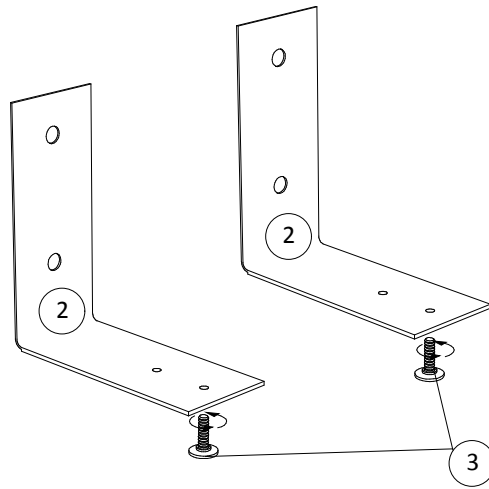

PART LIST

1	HEADBOARD(x1)
2	METAL LEG(x2)
3	THREADED(x2)

A-Bolt	<input type="checkbox"/>	B-Allen Key	<input type="checkbox"/>
 (pre-assemble)			
M8 x 30mm	4xA	M8	1xB

STEP 1:

Carefully unpack all items from the cartons insert threaded leg(3) to the metal leg.By removing bolt M8x30mm(4) from Headboard(1).

B.ALLEN KEY(x1)

STEP 2:

Attach legs(2.)to bottom of Headboard(1.)By screwing in a clockwise direction.Then assembly is completed.

A-Bolt

(M8 x 30mm)x4
2.METAL LEG(x2)

CARE AND MAINTENANCE

Product Name : LUCAS QUEEN HEADBOARD