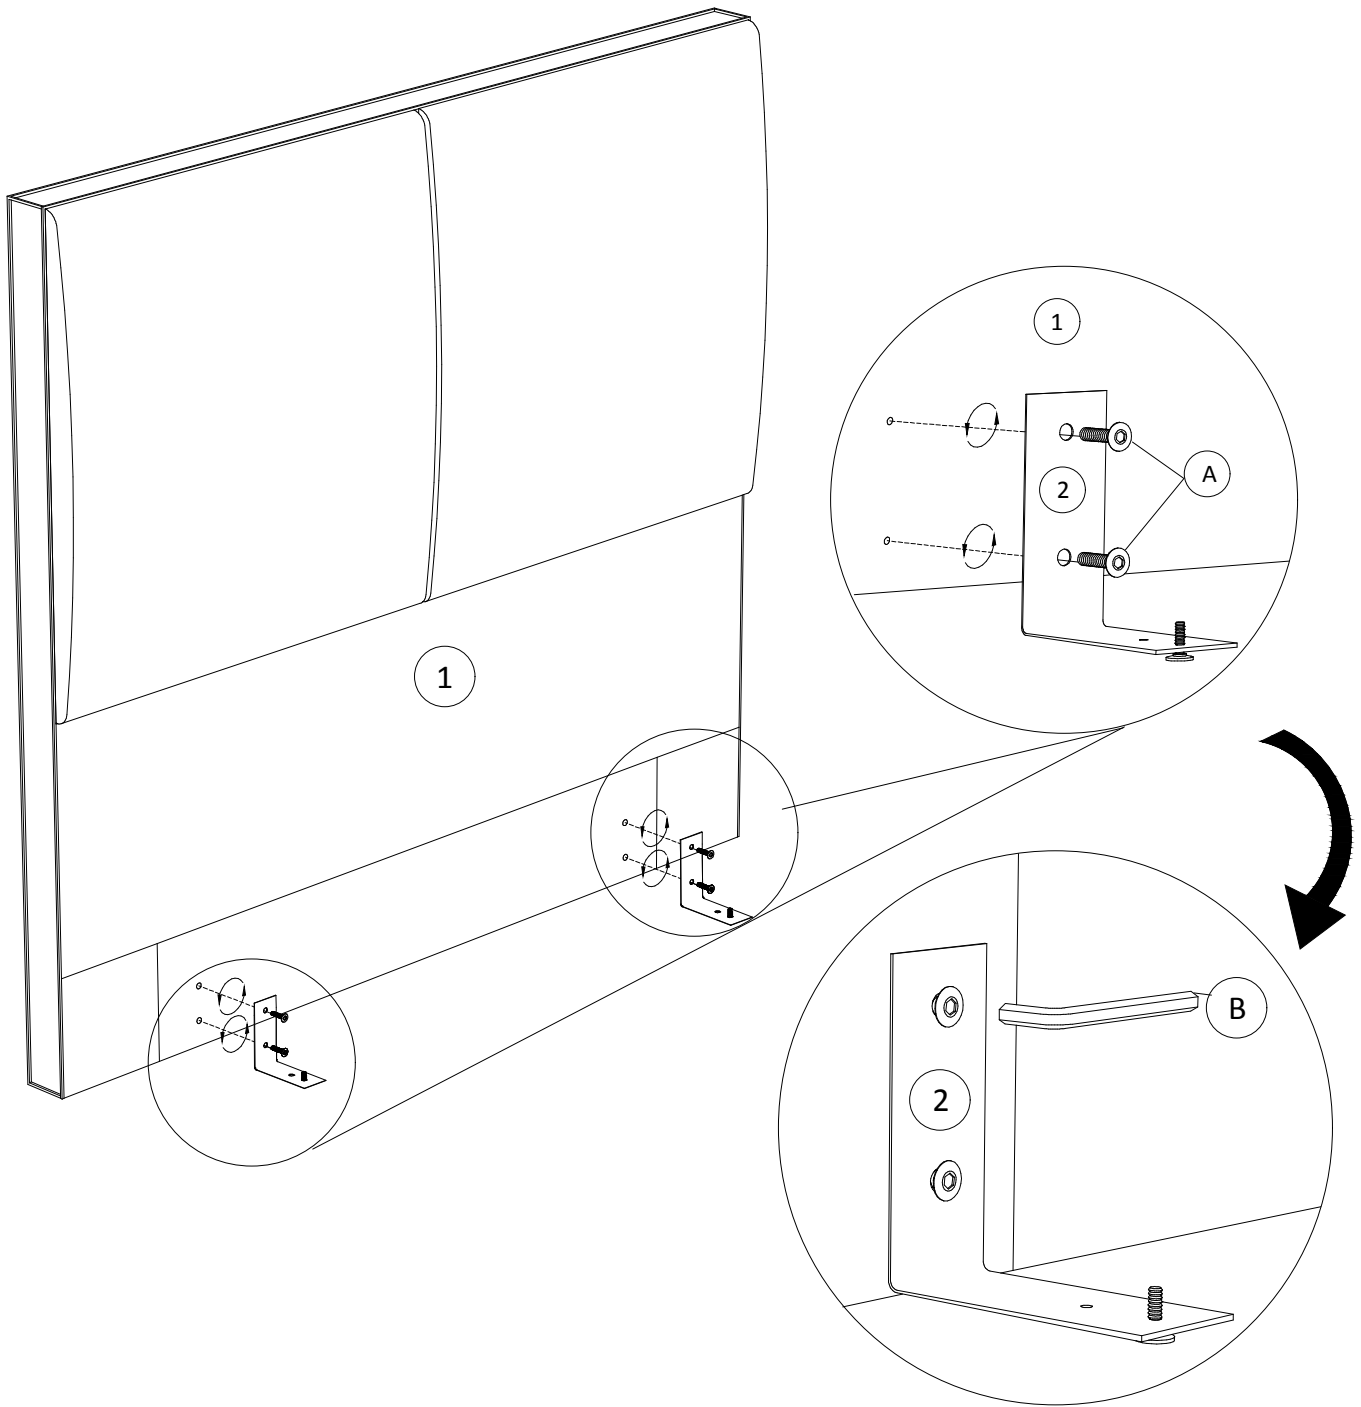

PART LIST

1	HEADBOARD(x1)
2	METAL LEG(x2)
3	THREADED(x2)

A-Bolt	<input type="checkbox"/>	B-Allen Key	<input type="checkbox"/>
 (pre-assemble)			
M8 x 30mm	4xA	M8	1xB

STEP 1:

Carefully unpack all items from the cartons insert threaded leg(3) to the metal leg.By removing bolt M8x30mm(4) from Headboard(1).

B.ALLEN KEY(x1)

STEP 2:

Attach legs(2.)to bottom of Headboard(1.)By screwing in a clockwise direction.Then assembly is completed.

A-Bolt

(M8 x 30mm)x4
2.METAL LEG(x2)

CARE AND MAINTENANCE

Product Name : LUCAS QUEEN HEADBOARD